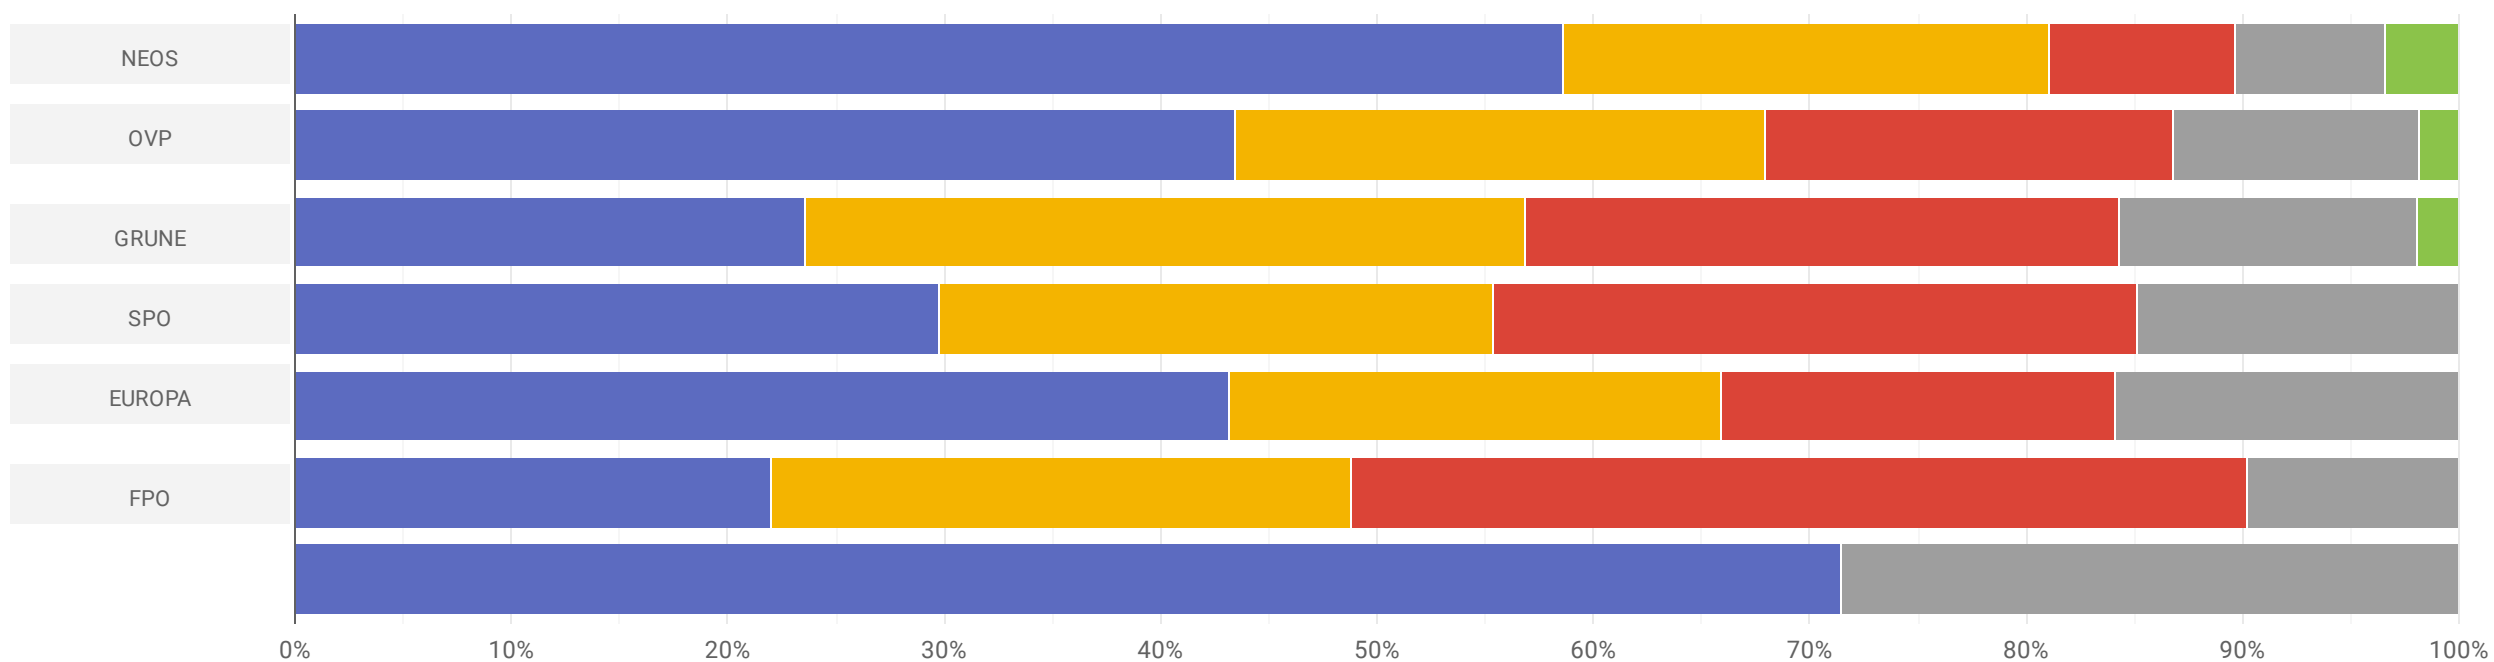

COUNTRY DATA-AUSTRIA

TIPOLOGY OF CONTENT (V01)

Total contents uploaded

302

Social
267

Print
30

Commercial
5

ON WHICH DIMENSION IS THE CONTENT MAINLY FOCUSED? (V27)

legend ■ National ■ European ■ National/European ■ Extra EU ■ None

HOW IS THE EUROPE REPRESENTED? (V28)

legend ■ Strongly positive ■ Positive ■ Neutral ■ Negative ■ Strongly negative ■ Not represented

THE MESSAGE OF THE CONTENT IS MAINLY (V37)