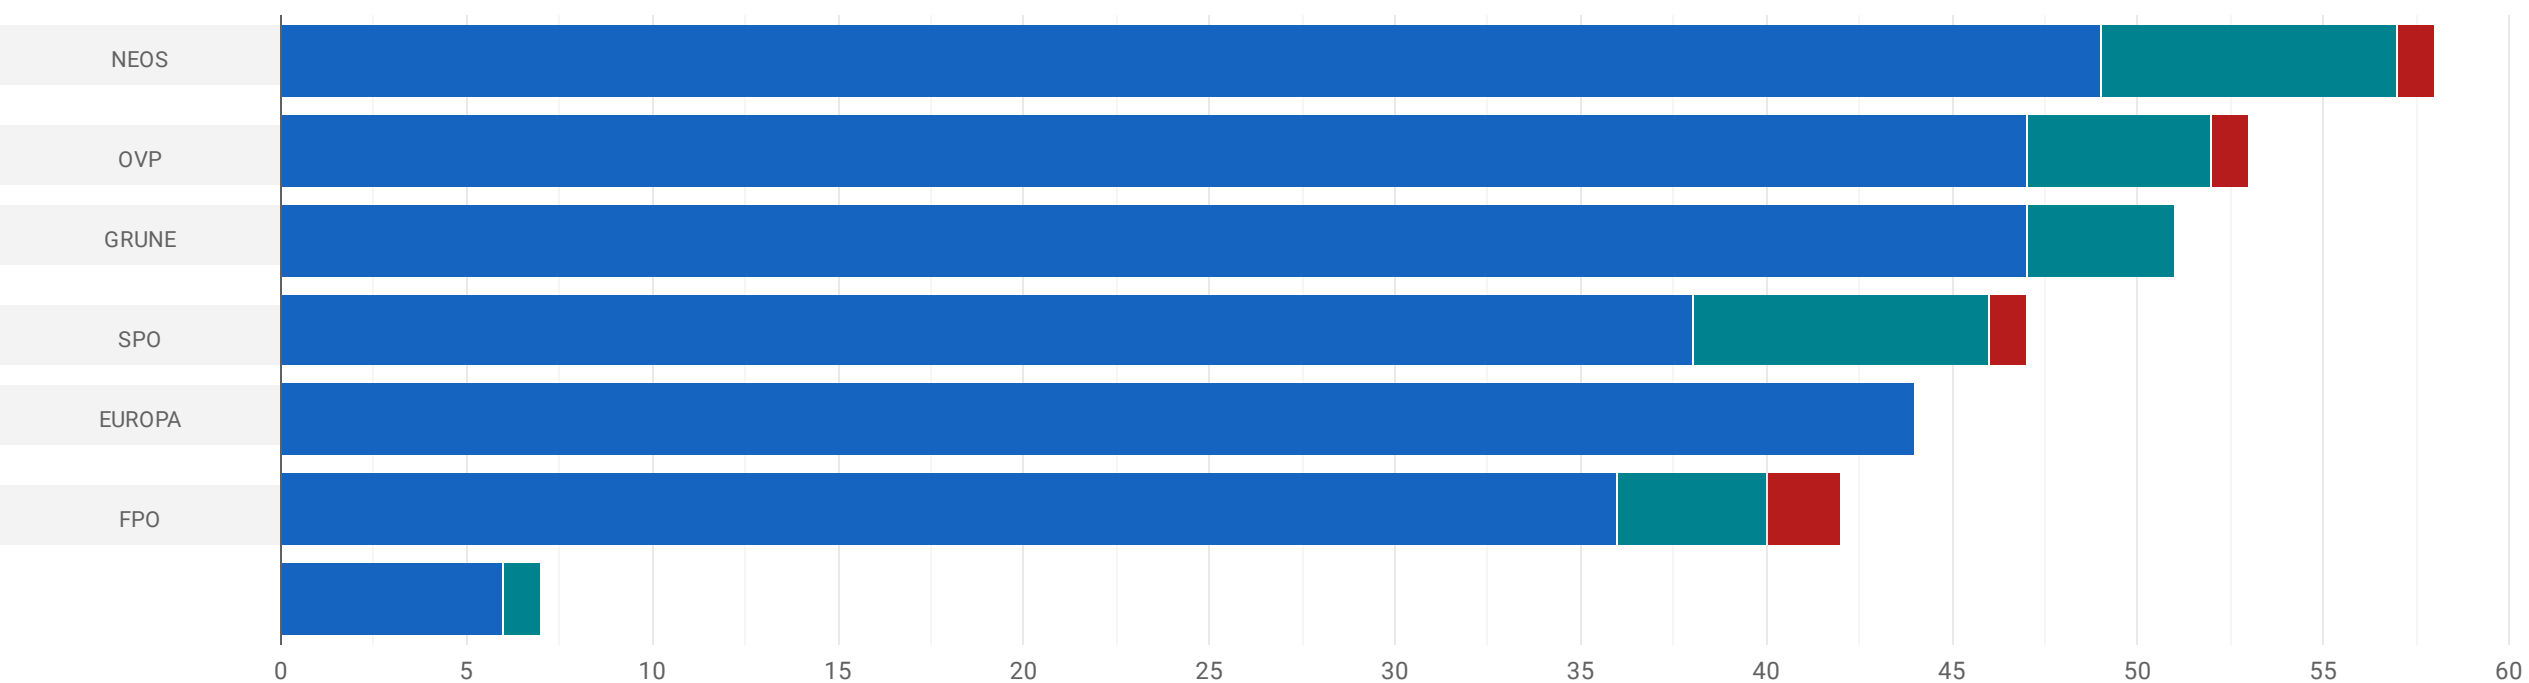

COUNTRY DATA-AUSTRIA

TIPOLOGY OF CONTENT (V01)

Total contents uploaded

302

Social
267

Print
30

Commercial
5

ON WHICH DIMENSION IS THE CONTENT MAINLY FOCUSED? (V27)

legend ■ National ■ European ■ National/European ■ Extra EU ■ None

HOW IS THE EUROPE REPRESENTED? (V28)

legend ■ Strongly positive ■ Positive ■ Neutral ■ Negative ■ Strongly negative ■ Not represented

THE MESSAGE OF THE CONTENT IS MAINLY (V37)