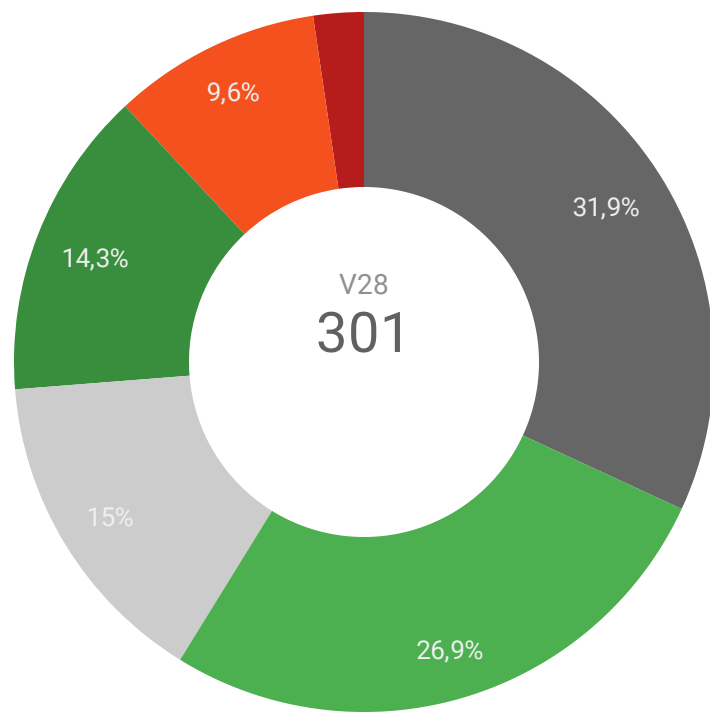

COUNTRY DATA-AUSTRIA

TIPOLOGY OF CONTENT (V01)

Total contents uploaded

302

Social
267

Print
30

Commercial
5

ON WHICH DIMENSION IS THE CONTENT MAINLY FOCUSED? (V27)

legend ■ National ■ European ■ National/European ■ Extra EU ■ None

HOW IS THE EUROPE REPRESENTED? (V28)

legend ■ Strongly positive ■ Positive ■ Neutral ■ Negative ■ Strongly negative ■ Not represented

THE MESSAGE OF THE CONTENT IS MAINLY (V37)