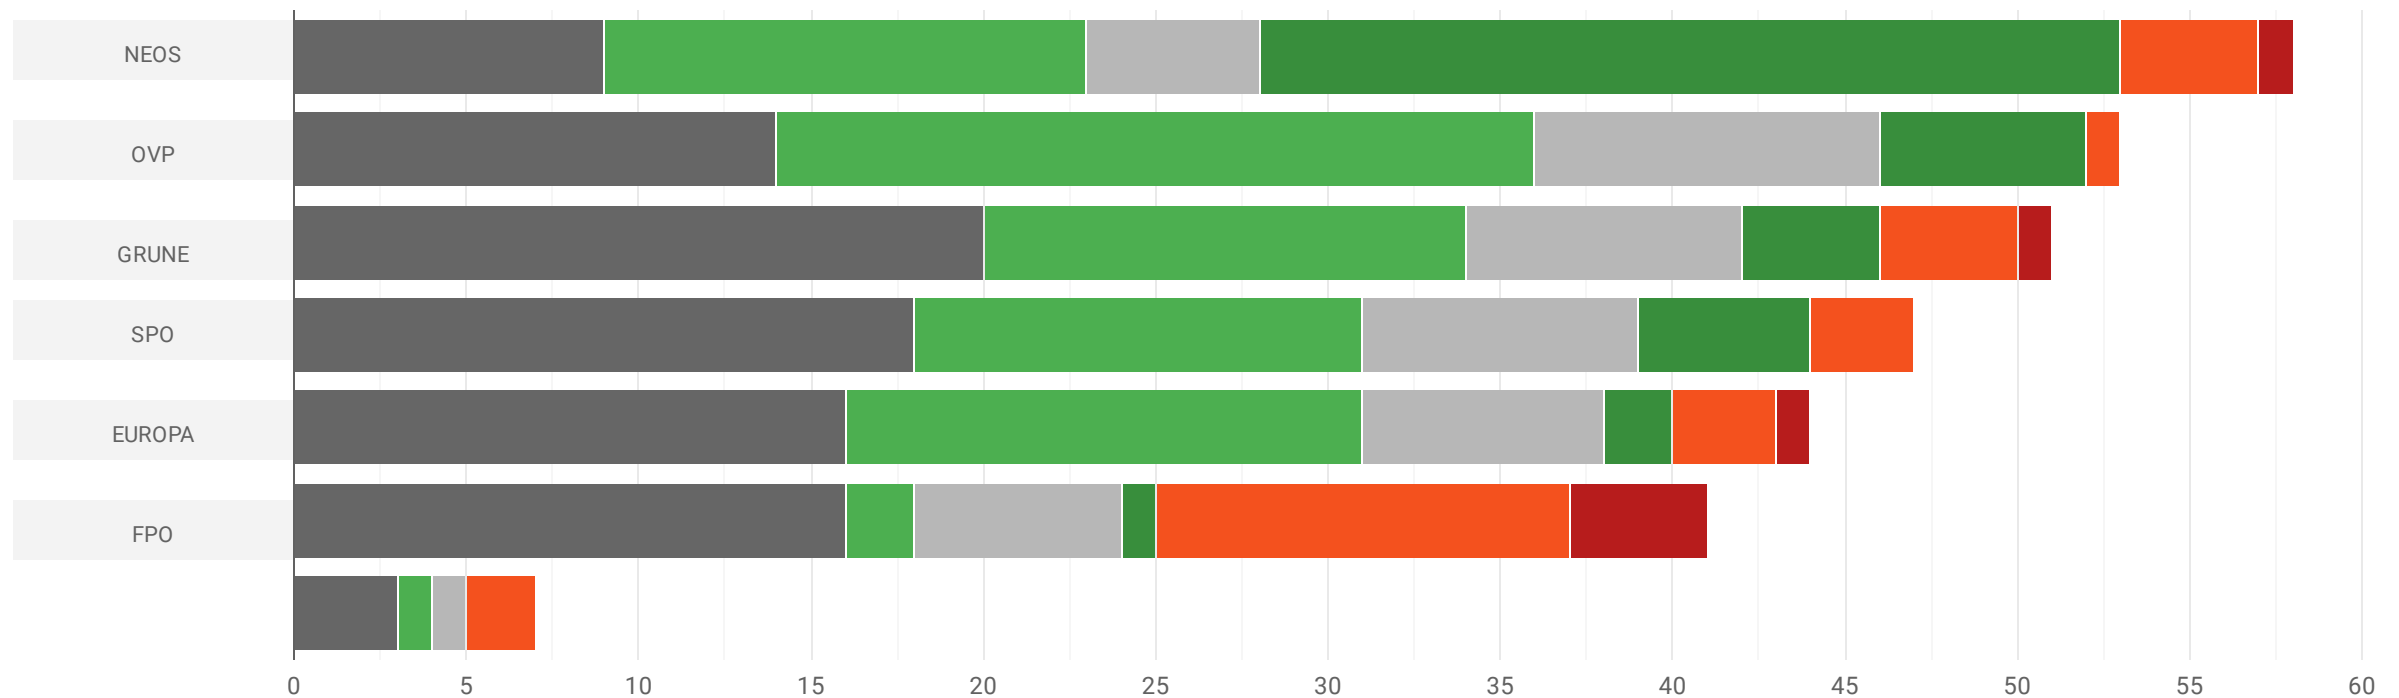

COUNTRY DATA-AUSTRIA

TIPOLOGY OF CONTENT (V01)

Total contents uploaded

302

Social
267

Print
30

Commercial
5

ON WHICH DIMENSION IS THE CONTENT MAINLY FOCUSED? (V27)

legend ■ National ■ European ■ National/European ■ Extra EU ■ None

HOW IS THE EUROPE REPRESENTED? (V28)

legend ■ Strongly positive ■ Positive ■ Neutral ■ Negative ■ Strongly negative ■ Not represented

THE MESSAGE OF THE CONTENT IS MAINLY (V37)

legend

Emotional

Rational

Neutral/Other