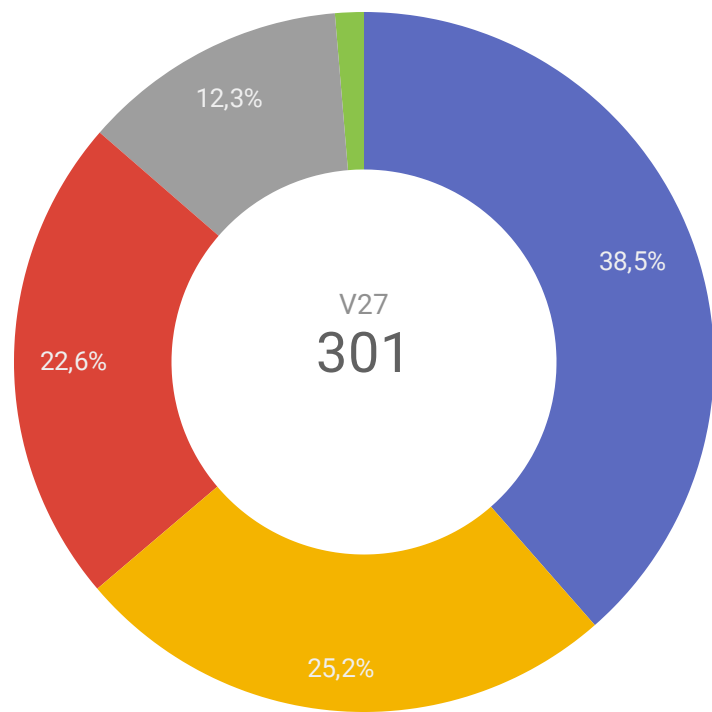

COUNTRY DATA-AUSTRIA

TIPOLOGY OF CONTENT (V01)

Total contents uploaded

302

Social
267

Print
30

Commercial
5

ON WHICH DIMENSION IS THE CONTENT MAINLY FOCUSED? (V27)

legend ■ National ■ European ■ National/European ■ Extra EU ■ None

HOW IS THE EUROPE REPRESENTED? (V28)

legend ■ Strongly positive ■ Positive ■ Neutral ■ Negative ■ Strongly negative ■ Not represented

THE MESSAGE OF THE CONTENT IS MAINLY (V37)